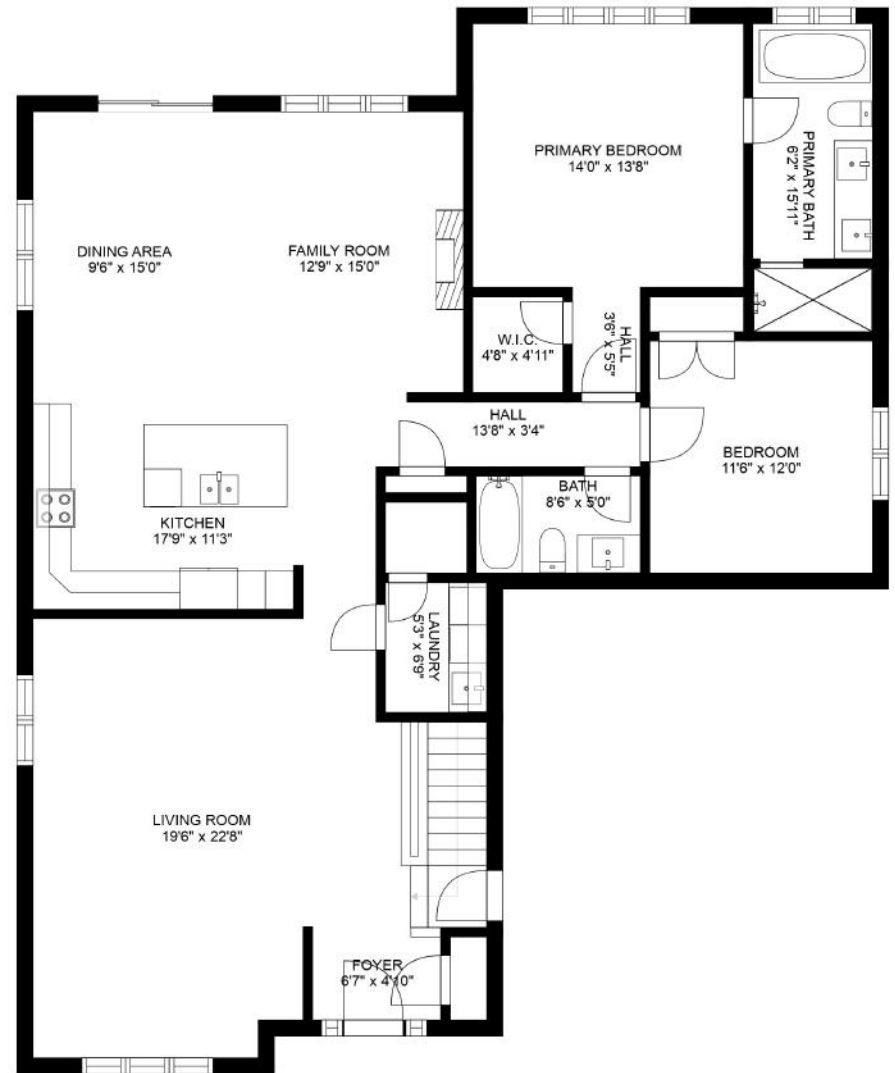

FLOOR 1

FLOOR 2

Total scanned area: 3636 sq. ft

MEASUREMENTS ARE CALCULATED BY CUBICASA TECHNOLOGY. DEEMED HIGHLY RELIABLE BUT NOT GUARANTEED.

Total scanned area: 3636 sq. ft

MEASUREMENTS ARE CALCULATED BY CUBICASA TECHNOLOGY. DEEMED HIGHLY RELIABLE BUT NOT GUARANTEED.

Total scanned area: 3636 sq. ft

MEASUREMENTS ARE CALCULATED BY CUBICASA TECHNOLOGY. DEEMED HIGHLY RELIABLE BUT NOT GUARANTEED.