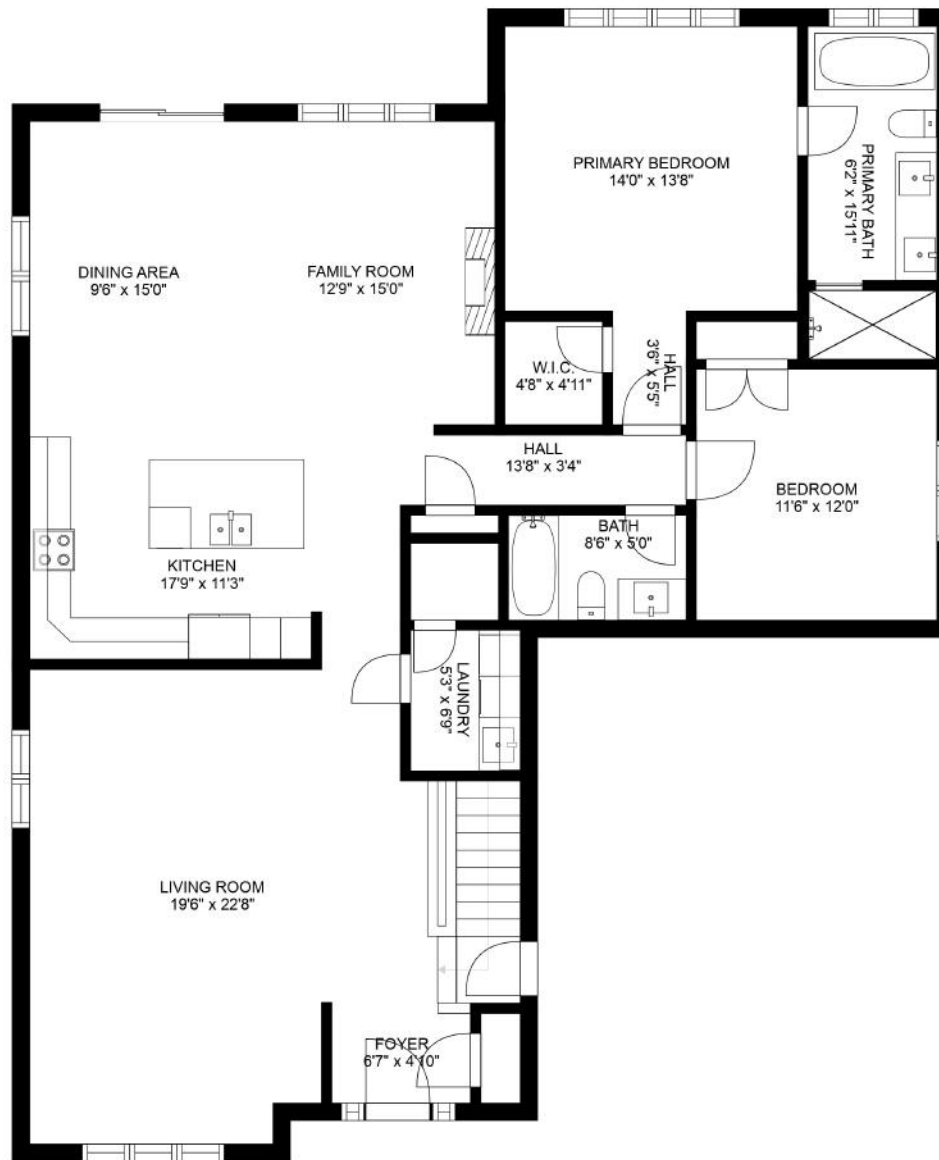

FLOOR 1

FLOOR 2

Total scanned area: 3636 sq. ft

MEASUREMENTS ARE CALCULATED BY CUBICASA TECHNOLOGY. DEEMED HIGHLY RELIABLE BUT NOT GUARANTEED.

Total scanned area: 3636 sq. ft

MEASUREMENTS ARE CALCULATED BY CUBICASA TECHNOLOGY. DEEMED HIGHLY RELIABLE BUT NOT GUARANTEED.

Total scanned area: 3636 sq. ft

MEASUREMENTS ARE CALCULATED BY CUBICASA TECHNOLOGY. DEEMED HIGHLY RELIABLE BUT NOT GUARANTEED.