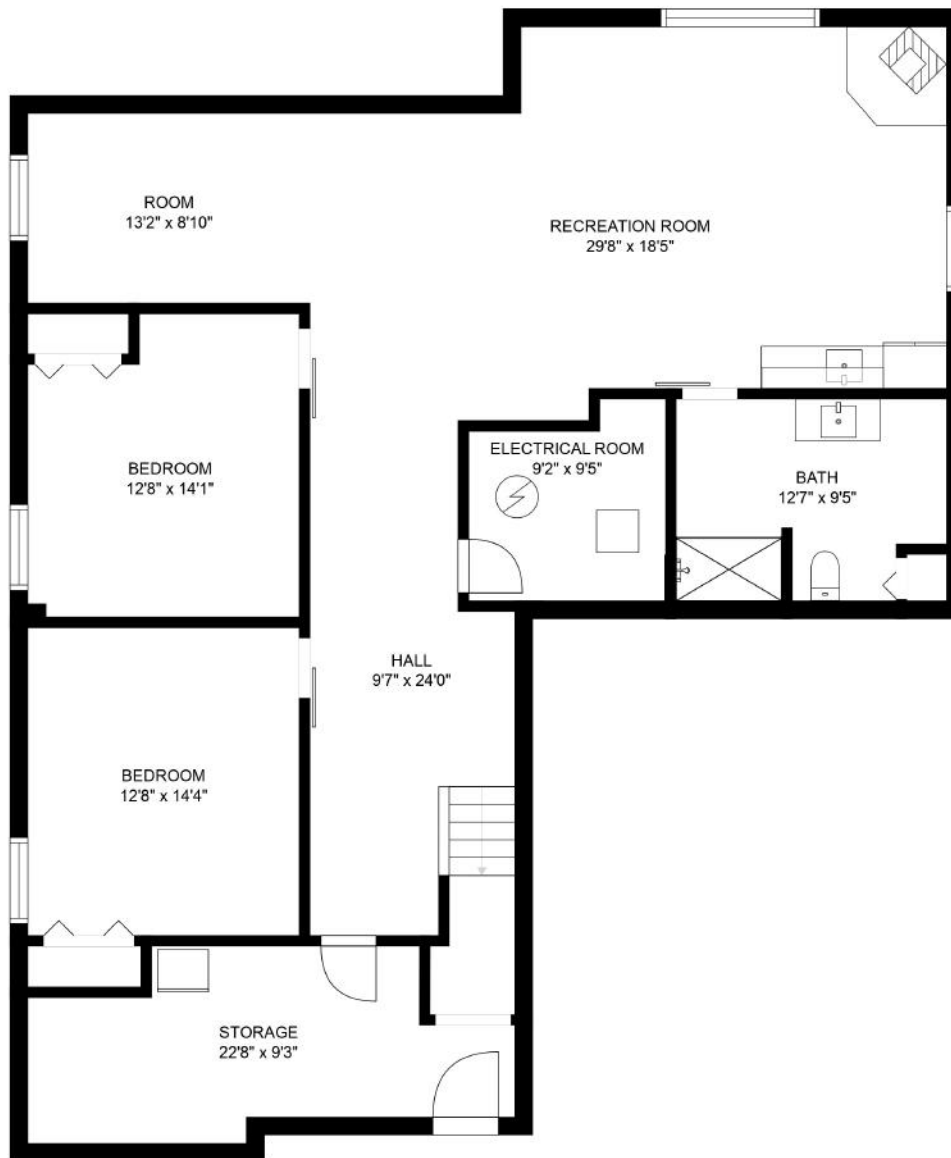

FLOOR 1

FLOOR 2

Total scanned area: 3636 sq. ft

MEASUREMENTS ARE CALCULATED BY CUBICASA TECHNOLOGY. DEEMED HIGHLY RELIABLE BUT NOT GUARANTEED.

Total scanned area: 3636 sq. ft

MEASUREMENTS ARE CALCULATED BY CUBICASA TECHNOLOGY. DEEMED HIGHLY RELIABLE BUT NOT GUARANTEED.

Total scanned area: 3636 sq. ft

MEASUREMENTS ARE CALCULATED BY CUBICASA TECHNOLOGY. DEEMED HIGHLY RELIABLE BUT NOT GUARANTEED.