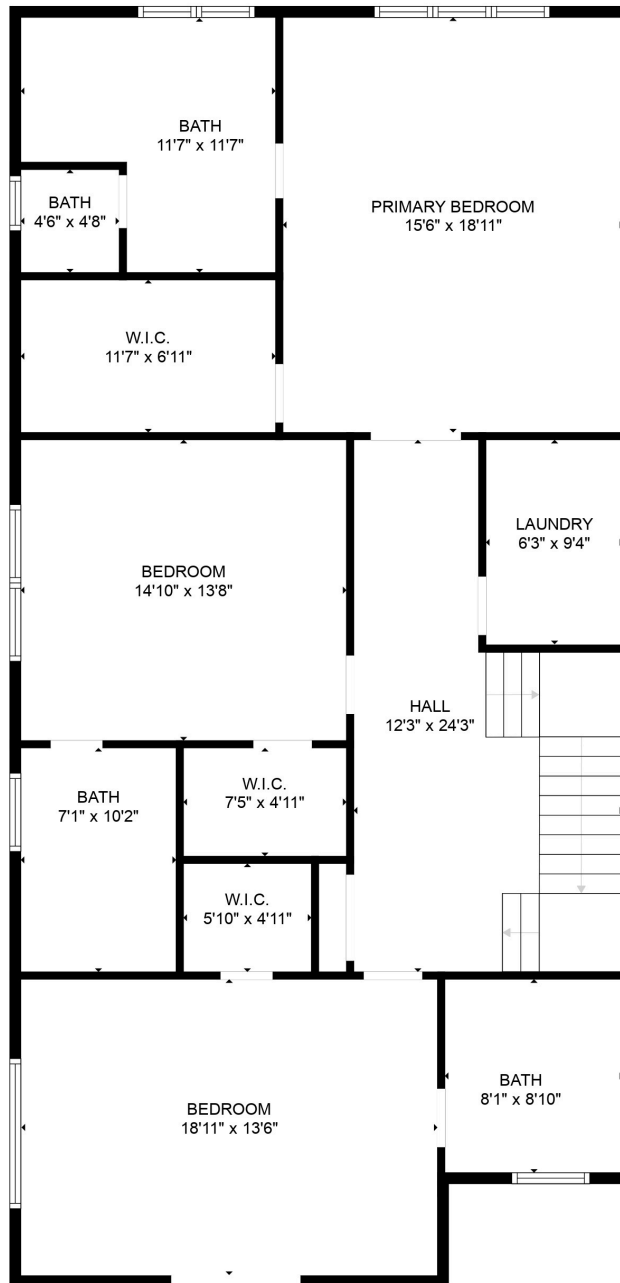

GROSS INTERNAL AREA
FLOOR 1: 1014 sq. ft, FLOOR 2: 1156 sq. ft
FLOOR 3: 1532 sq. ft
TOTAL: 3702 sq. ft

MEASUREMENTS ARE CALCULATED BY CUBICASA TECHNOLOGY. DEEMED HIGHLY RELIABLE BUT NOT GUARANTEED.

GROSS INTERNAL AREA
 FLOOR 1: 1014 sq. ft, FLOOR 2: 1156 sq. ft
 FLOOR 3: 1532 sq. ft
 TOTAL: 3702 sq. ft

MEASUREMENTS ARE CALCULATED BY CUBICASA TECHNOLOGY. DEEMED HIGHLY RELIABLE BUT NOT GUARANTEED.

GROSS INTERNAL AREA
FLOOR 1: 1014 sq. ft, FLOOR 2: 1156 sq. ft
FLOOR 3: 1532 sq. ft
TOTAL: 3702 sq. ft

MEASUREMENTS ARE CALCULATED BY CUBICASA TECHNOLOGY. DEEMED HIGHLY RELIABLE BUT NOT GUARANTEED.