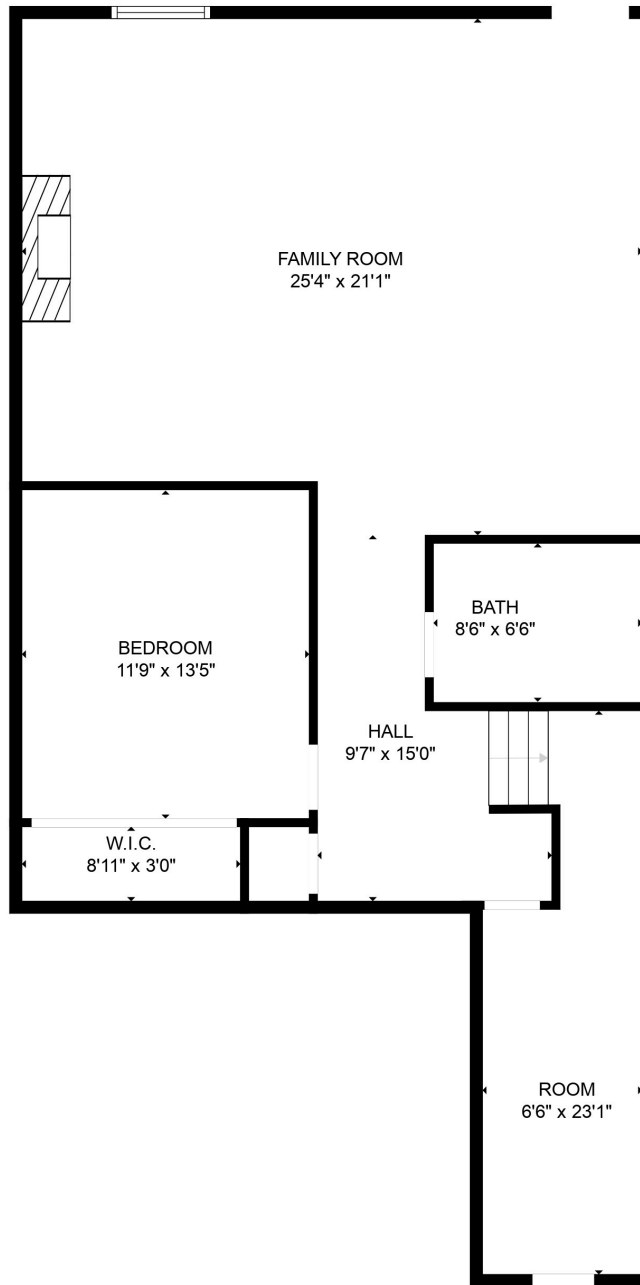

GROSS INTERNAL AREA
FLOOR 1: 1014 sq. ft, FLOOR 2: 1156 sq. ft
FLOOR 3: 1532 sq. ft
TOTAL: 3702 sq. ft

MEASUREMENTS ARE CALCULATED BY CUBICASA TECHNOLOGY. DEEMED HIGHLY RELIABLE BUT NOT GUARANTEED.

GROSS INTERNAL AREA
 FLOOR 1: 1014 sq. ft, FLOOR 2: 1156 sq. ft
 FLOOR 3: 1532 sq. ft
 TOTAL: 3702 sq. ft

MEASUREMENTS ARE CALCULATED BY CUBICASA TECHNOLOGY. DEEMED HIGHLY RELIABLE BUT NOT GUARANTEED.

GROSS INTERNAL AREA
FLOOR 1: 1014 sq. ft, FLOOR 2: 1156 sq. ft
FLOOR 3: 1532 sq. ft
TOTAL: 3702 sq. ft

MEASUREMENTS ARE CALCULATED BY CUBICASA TECHNOLOGY. DEEMED HIGHLY RELIABLE BUT NOT GUARANTEED.