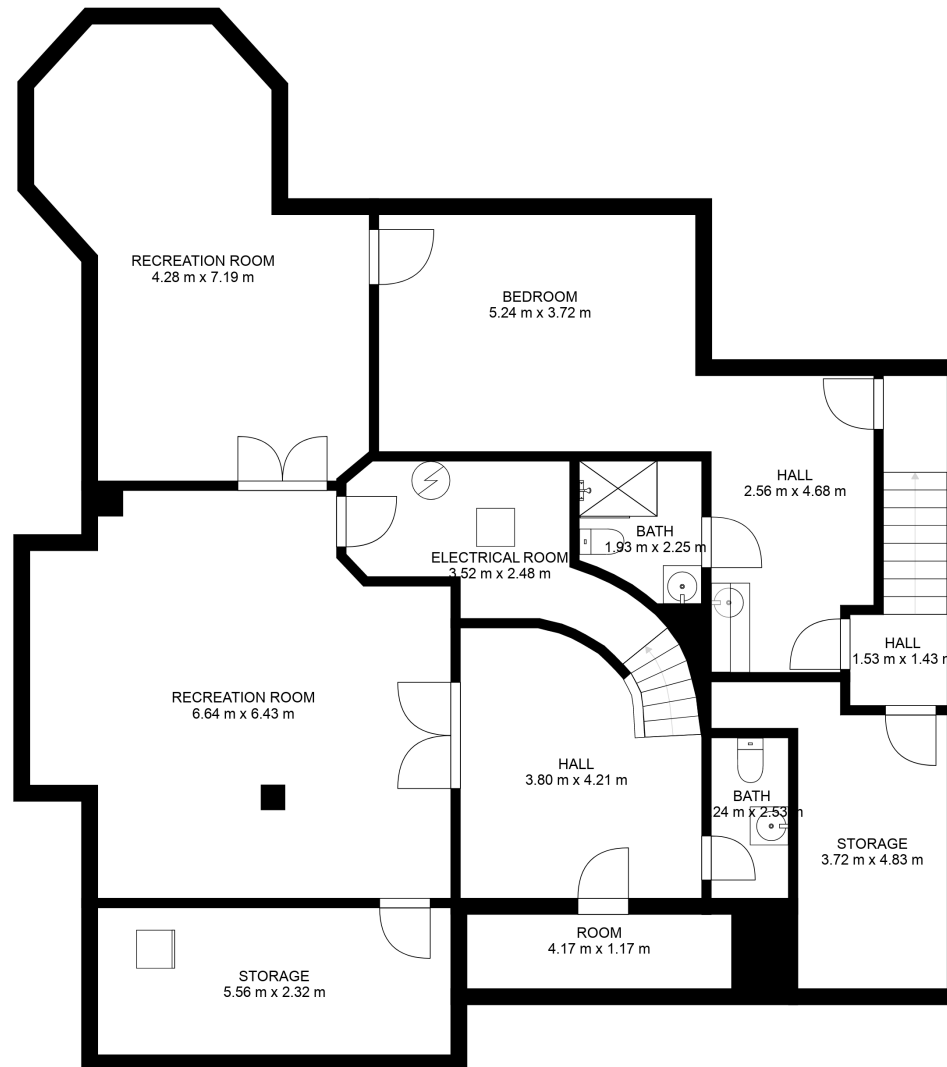

70 HILL COUNTRY DRIVE, STOUFFVILLE

FLOOR 1

FLOOR 2

FLOOR 3

Total scanned area: 548 m²

MEASUREMENTS ARE CALCULATED BY CUBICASA TECHNOLOGY. DEEMED HIGHLY RELIABLE BUT NOT GUARANTEED.

70 HILL COUNTRY DRIVE, STOUFFVILLE

MAIN FLOOR

Total scanned area: 548 m²

70 HILL COUNTRY DRIVE, STOUFFVILLE

SECOND FLOOR

Total scanned area: 548 m²

70 HILL COUNTRY DRIVE, STOUFFVILLE

BASEMENT

Total scanned area: 548 m²