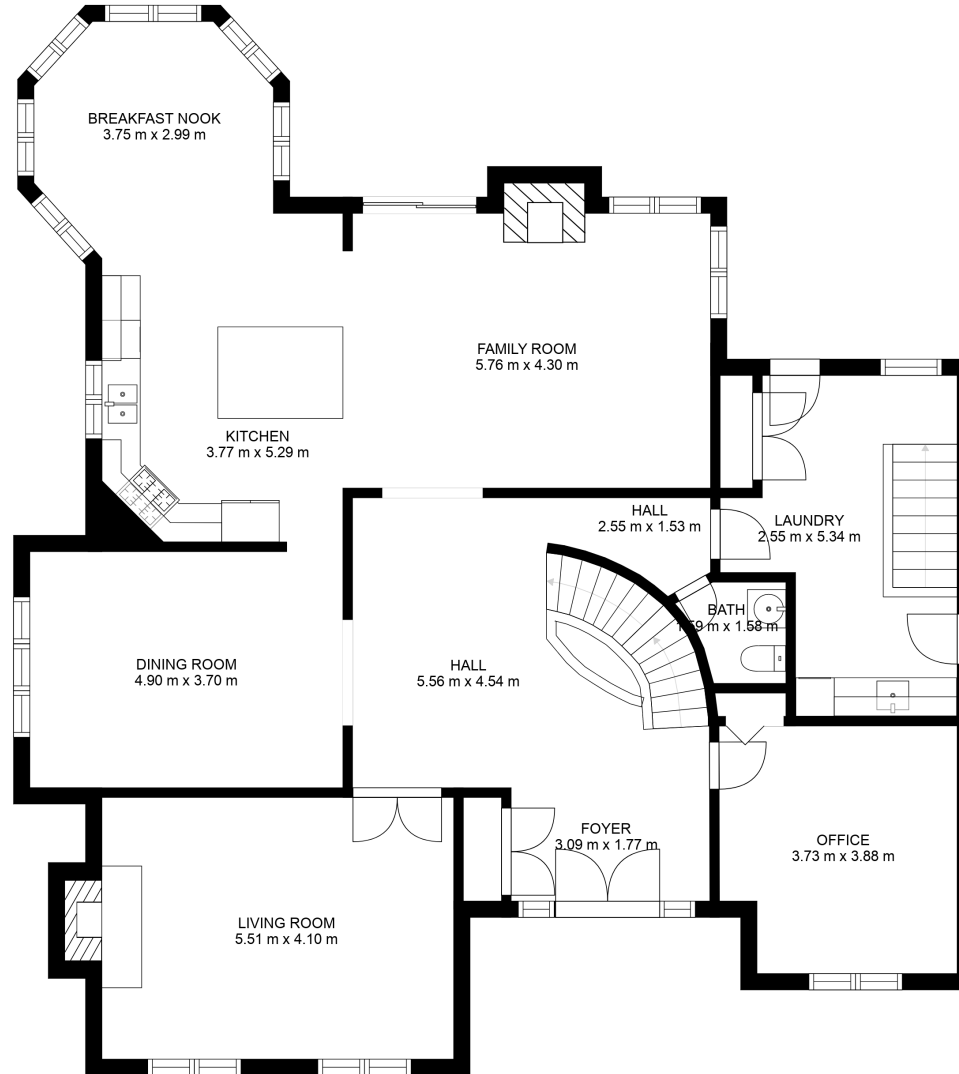

70 HILL COUNTRY DRIVE, STOUFFVILLE

FLOOR 1

FLOOR 2

FLOOR 3

Total scanned area: 548 m²

MEASUREMENTS ARE CALCULATED BY CUBICASA TECHNOLOGY. DEEMED HIGHLY RELIABLE BUT NOT GUARANTEED.

70 HILL COUNTRY DRIVE, STOUFFVILLE

MAIN FLOOR

Total scanned area: 548 m²

70 HILL COUNTRY DRIVE, STOUFFVILLE

SECOND FLOOR

Total scanned area: 548 m²

70 HILL COUNTRY DRIVE, STOUFFVILLE

BASEMENT

Total scanned area: 548 m²