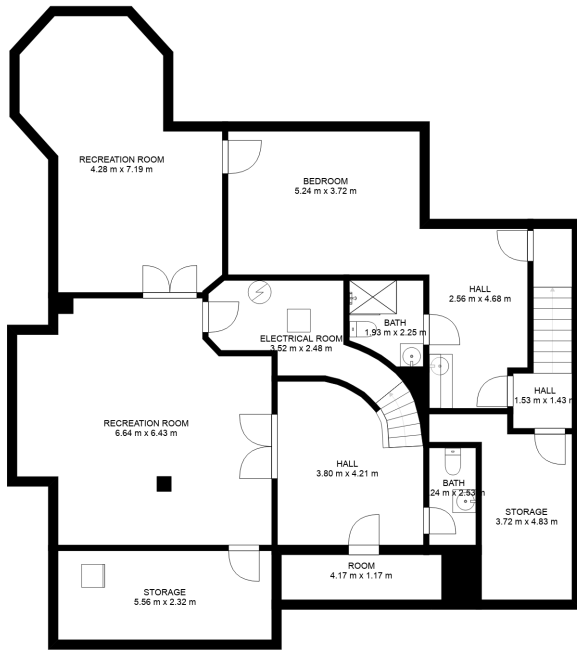

70 HILL COUNTRY DRIVE, STOUFFVILLE

FLOOR 1

FLOOR 2

FLOOR 3

Total scanned area: 548 m²

MEASUREMENTS ARE CALCULATED BY CUBICASA TECHNOLOGY. DEEMED HIGHLY RELIABLE BUT NOT GUARANTEED.

70 HILL COUNTRY DRIVE, STOUFFVILLE

MAIN FLOOR

Total scanned area: 548 m²

70 HILL COUNTRY DRIVE, STOUFFVILLE

SECOND FLOOR

Total scanned area: 548 m²

70 HILL COUNTRY DRIVE, STOUFFVILLE

BASEMENT

Total scanned area: 548 m²