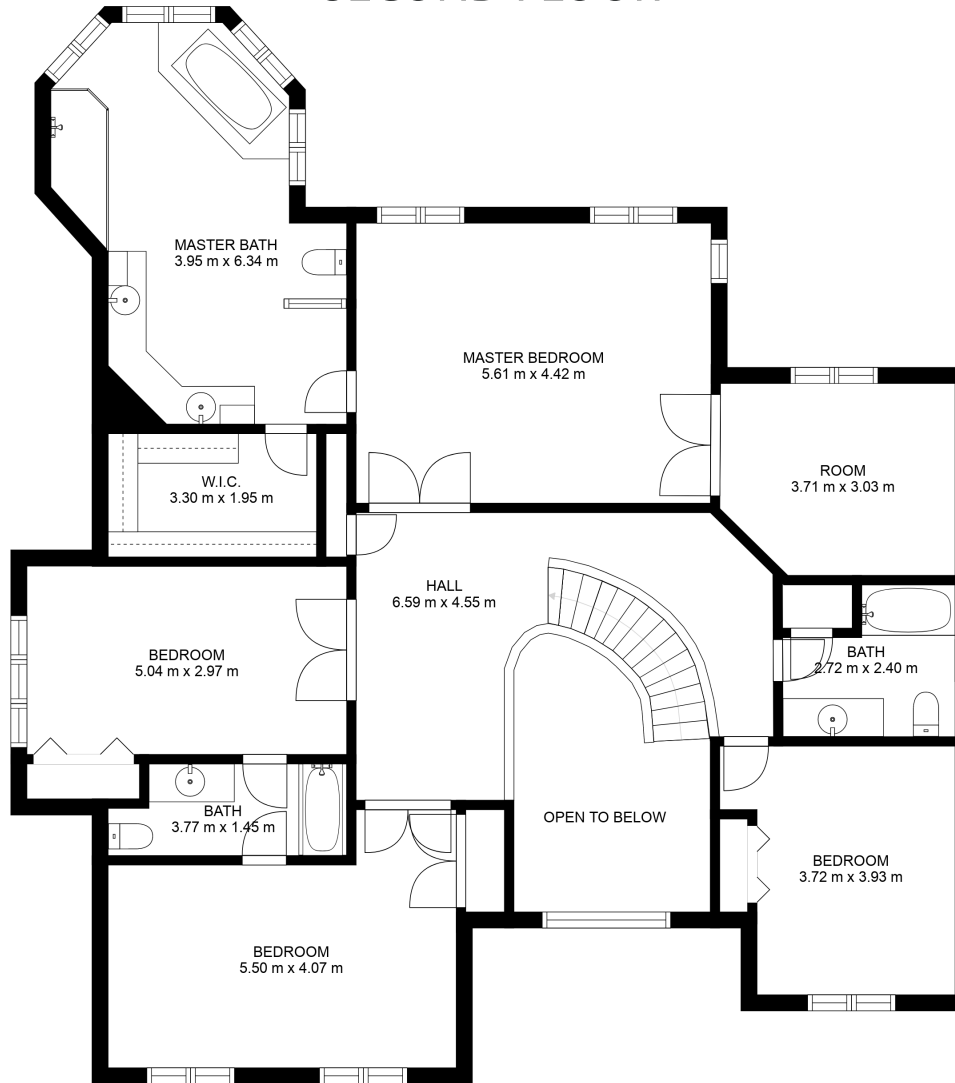

70 HILL COUNTRY DRIVE, STOUFFVILLE

FLOOR 1

FLOOR 2

FLOOR 3

Total scanned area: 548 m²

MEASUREMENTS ARE CALCULATED BY CUBICASA TECHNOLOGY. DEEMED HIGHLY RELIABLE BUT NOT GUARANTEED.

70 HILL COUNTRY DRIVE, STOUFFVILLE

MAIN FLOOR

Total scanned area: 548 m²

70 HILL COUNTRY DRIVE, STOUFFVILLE

SECOND FLOOR

Total scanned area: 548 m²

70 HILL COUNTRY DRIVE, STOUFFVILLE

BASEMENT

Total scanned area: 548 m²