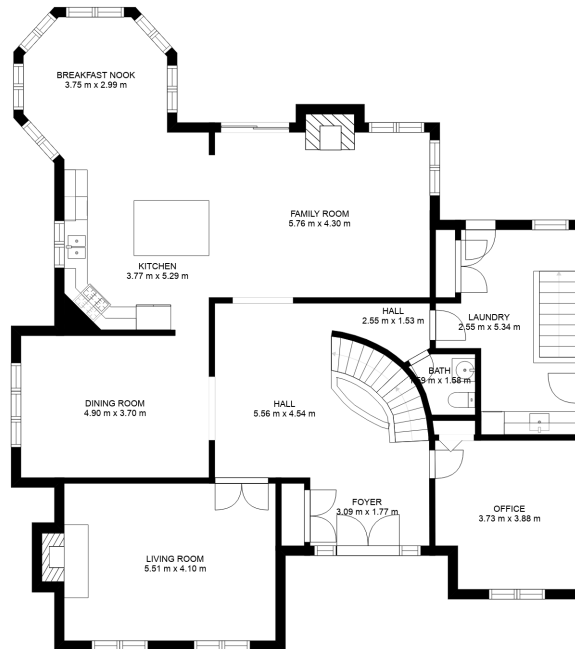

70 HILL COUNTRY DRIVE, STOUFFVILLE

FLOOR 1

FLOOR 2

FLOOR 3

Total scanned area: 548 m²

MEASUREMENTS ARE CALCULATED BY CUBICASA TECHNOLOGY. DEEMED HIGHLY RELIABLE BUT NOT GUARANTEED.

70 HILL COUNTRY DRIVE, STOUFFVILLE

MAIN FLOOR

Total scanned area: 548 m²

70 HILL COUNTRY DRIVE, STOUFFVILLE

SECOND FLOOR

Total scanned area: 548 m²

70 HILL COUNTRY DRIVE, STOUFFVILLE

BASEMENT

Total scanned area: 548 m²