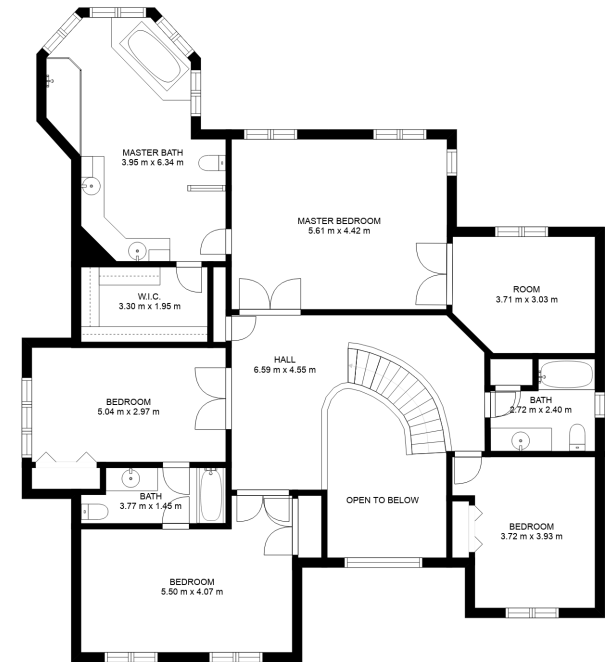

70 HILL COUNTRY DRIVE, STOUFFVILLE

FLOOR 1

FLOOR 2

FLOOR 3

Total scanned area: 548 m²

MEASUREMENTS ARE CALCULATED BY CUBICASA TECHNOLOGY. DEEMED HIGHLY RELIABLE BUT NOT GUARANTEED.

70 HILL COUNTRY DRIVE, STOUFFVILLE

MAIN FLOOR

Total scanned area: 548 m²

70 HILL COUNTRY DRIVE, STOUFFVILLE

SECOND FLOOR

Total scanned area: 548 m²

70 HILL COUNTRY DRIVE, STOUFFVILLE

BASEMENT

Total scanned area: 548 m²